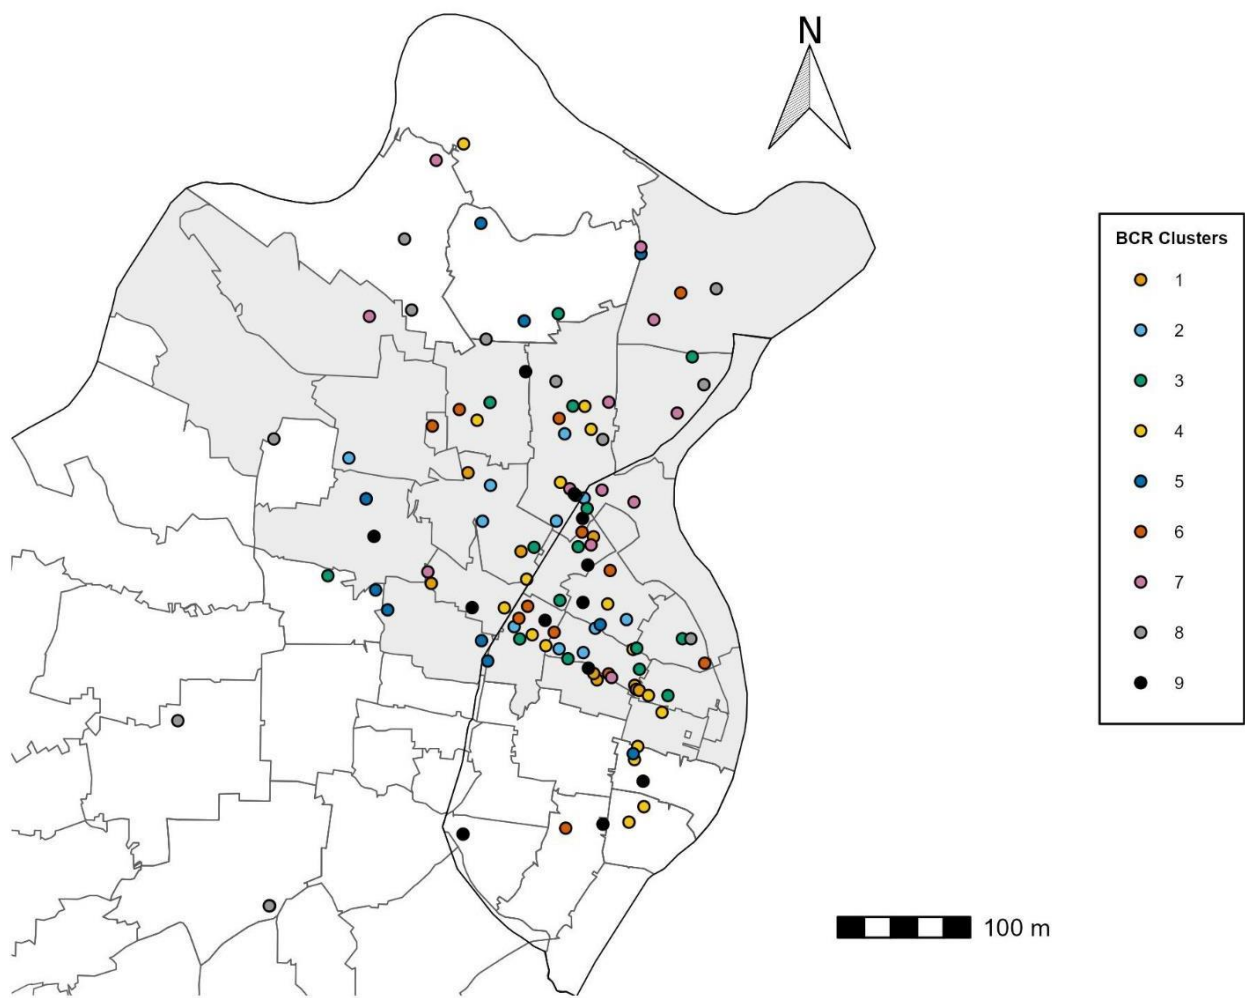

# Bridges to Care and Recovery Participating Churches by Cluster

NOTE: Promise Zone ZIP codes are shaded in light grey